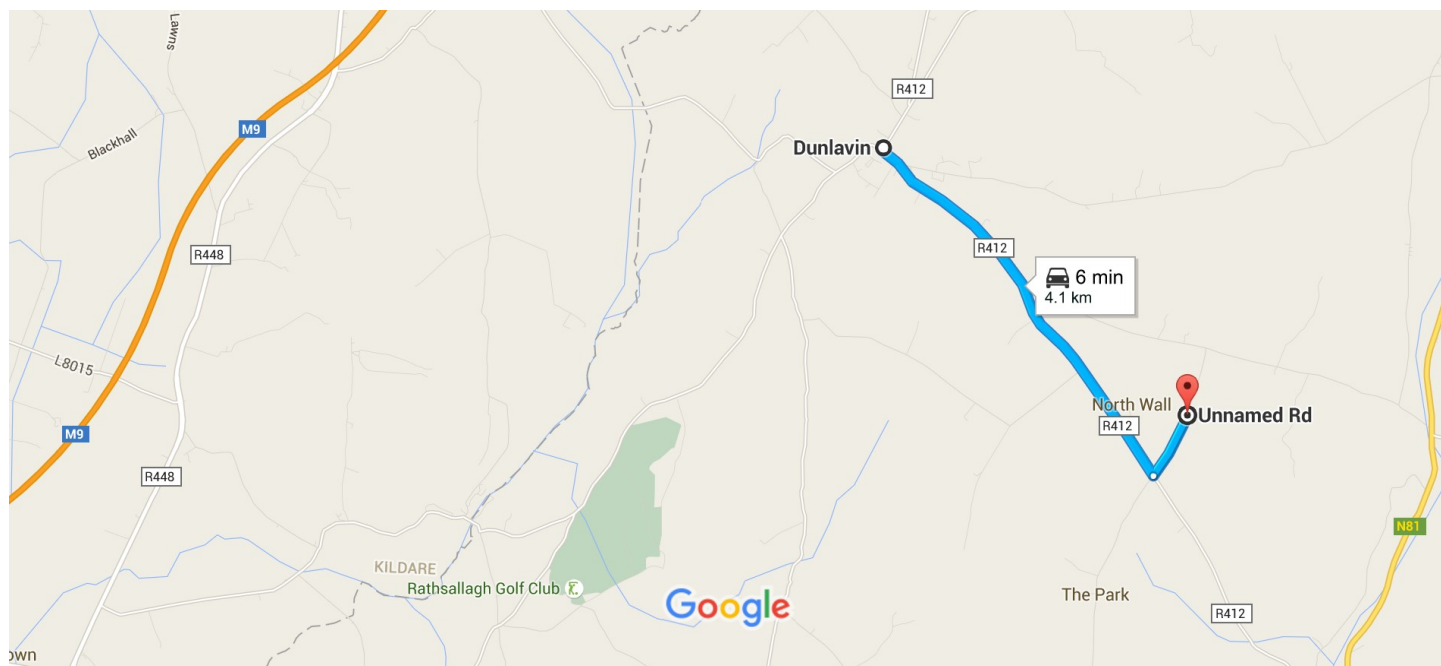

Dunlavin to Unnamed Rd, Co. Wicklow

Drive 4.1 km, 6 min

Map data ©2015 Google

1 km

Dunlavin

Co. Wicklow

- ↑ 1. Head southwest on Main St/R412 toward Stephen St

26 m
- ↩ 2. Turn left onto Stephen St/R412
i Continue to follow R412

3.5 km
- ↩ 3. Turn left
i Destination will be on the left

550 m

Unnamed Rd

Co. Wicklow

These directions are for planning purposes only. You may find that construction projects, traffic, weather, or other events may cause conditions to differ from the map results, and you should plan your route accordingly. You must obey all signs or notices regarding your route.