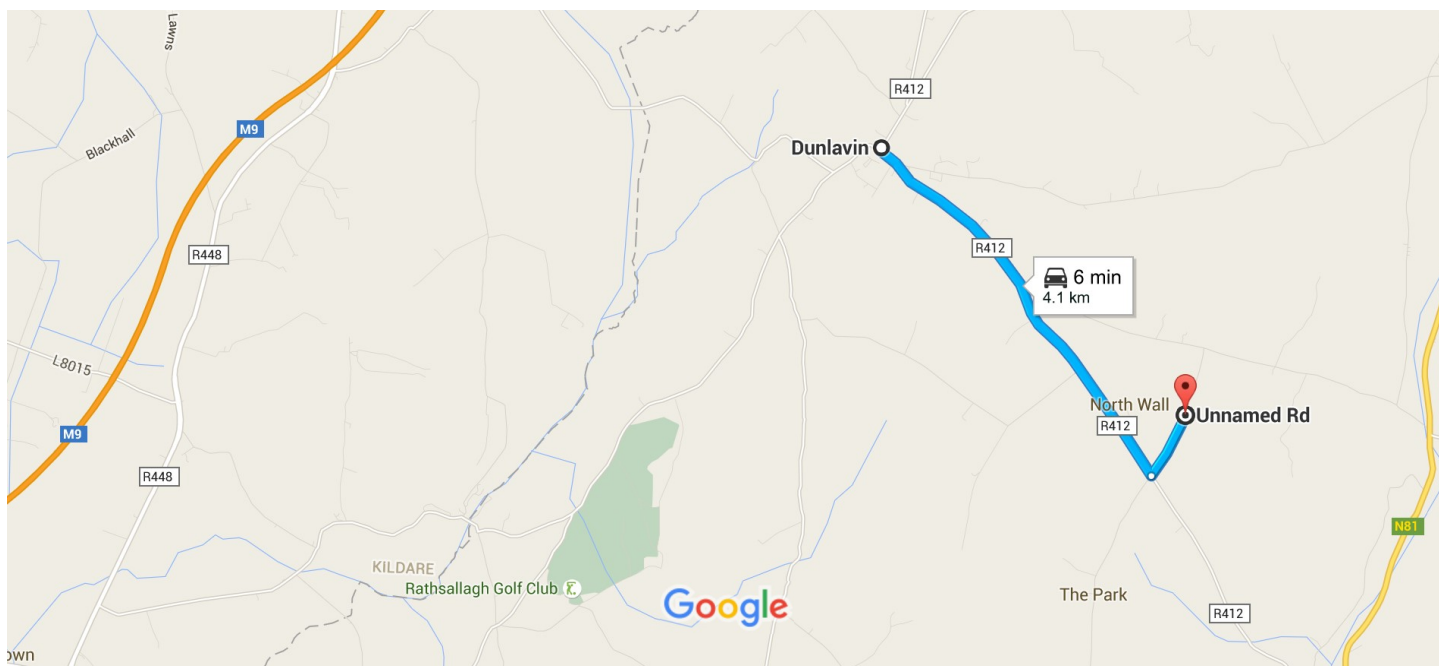

Dunlavin to Unnamed Rd, Co. Wicklow

Drive 4.1 km, 6 min

Map data ©2015 Google

1 km

## Dunlavin

Co. Wicklow

-  1. Head southwest on Main St/R412 toward Stephen St  
26 m
-  2. Turn left onto Stephen St/R412  
 Continue to follow R412  
3.5 km
-  3. Turn left  
 Destination will be on the left  
550 m